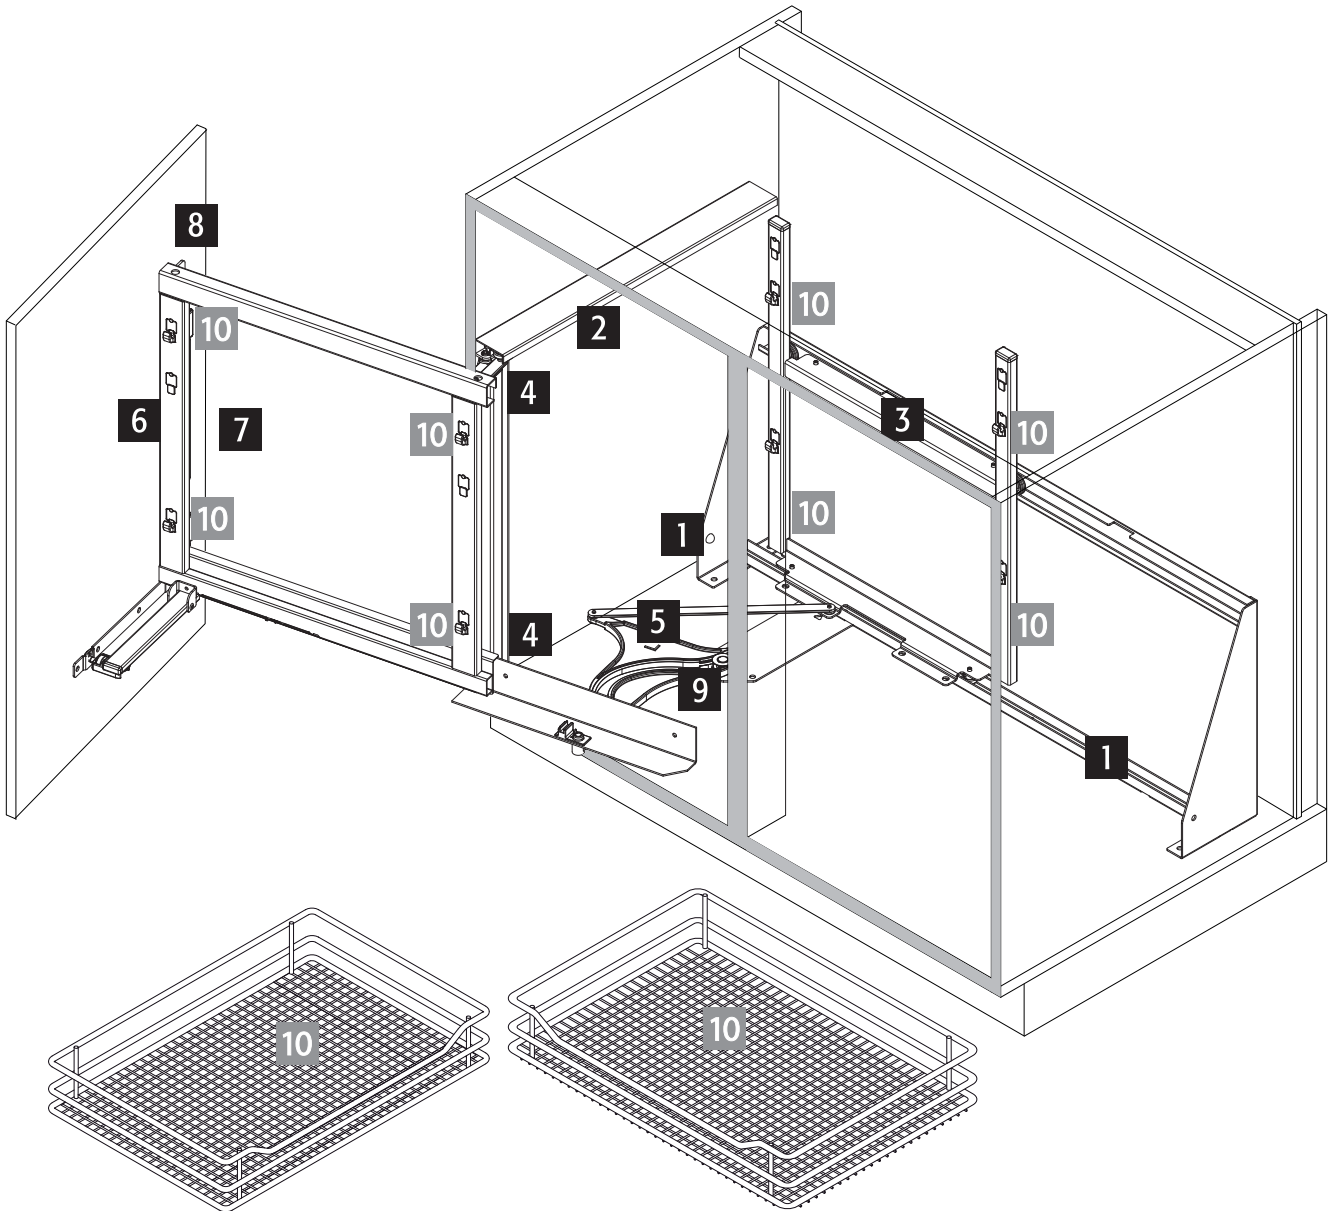

Cabinet dimensions

External width min: 800 - 1200 mm
 Door width min: 400 mm
 Internal height min: 530 mm

Specifications

Fittings: full extension with damping

Load capacity of baskets

Front baskets: 8 kg
 Rear baskets: 9,5 kg

Basket variants

Diag: left side pulled out

pull-out movement

07 / 2019

VS COR® Fold L

| | K800 | K900 | K1000 |
|----------|------------|------------|------------|
| B | min. 800 | min. 900 | min. 1000 |
| T | min. 400 | min. 450 | min. 500 |
| W | ≥ 361 | ≥ 411 | ≥ 461 |