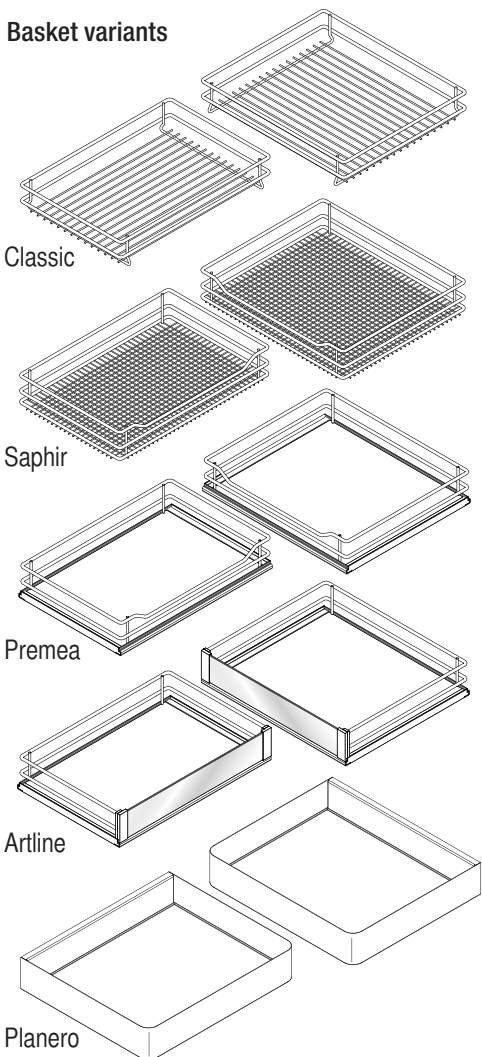

Cabinet dimensions

External width min: 800 - 1200 mm
 Door width min: 400 mm
 Internal height min: 530 mm

Specifications

Fittings: full extension with damping

Load capacity of baskets

Front baskets: 8 kg
 Rear baskets: 9,5 kg

Baskets

Chrome, RAL 9006 silver clear coat, RAL 9010 white

Basket dimensions (Front baskets)

| Cabinet | basket width | | | basket depth | | | basket height | |
|---------|--------------|-----|------|--------------|-----|------|----------------|-------------------------|
| | 800 | 900 | 1000 | 800 | 900 | 1000 | Classic Saphir | Premea Artline, Planero |
| | 450 | 450 | 450 | 230 | 305 | 350 | 75 | 84 |

Basket dimensions (Rear baskets)

| Cabinet | basket width | | | basket depth | | | basket height | |
|---------|--------------|-----|------|--------------|-----|------|----------------|-------------------------|
| | 800 | 900 | 1000 | 800 | 900 | 1000 | Classic Saphir | Premea Artline, Planero |
| | 330 | 430 | 470 | 370 | 370 | 370 | 75 | 84 |

Basket variants

Diag: left side pulled out

pull-out movement

07 / 2019

VS COR® Fold L

| | K800 | K900 | K1000 |
|----------|------------|------------|------------|
| B | min. 800 | min. 900 | min. 1000 |
| T | min. 400 | min. 450 | min. 500 |
| W | ≥ 361 | ≥ 411 | ≥ 461 |