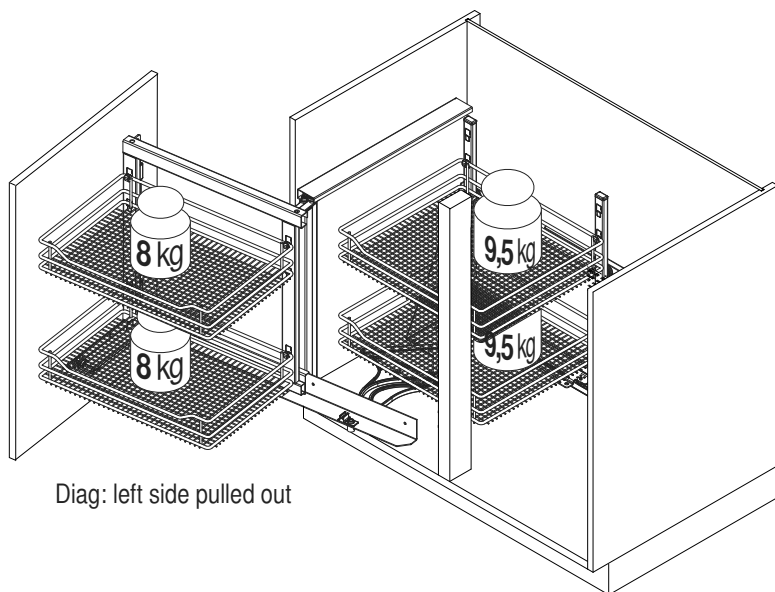

Basket variants

Diag: left side pulled out