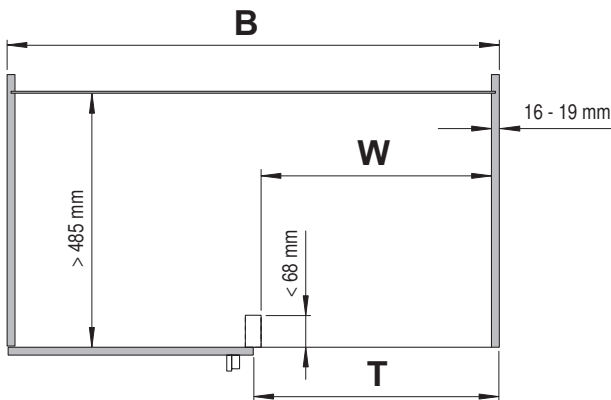

Cabinet dimensions

External width min: 800 - 1200 mm
 Door width min: 400 mm
 Internal height min: 530 mm

Specifications

Fittings: full extension with damping

Load capacity of baskets

Front baskets: 8 kg
 Rear baskets: 9,5 kg

A

B

C

07 / 2019

VS COR® Fold R

| | K800 | K900 | K1000 |
|----------|----------|----------|-----------|
| B | min. 800 | min. 900 | min. 1000 |
| T | min. 400 | min. 450 | min. 500 |
| W | ≥ 361 | ≥ 411 | ≥ 461 |