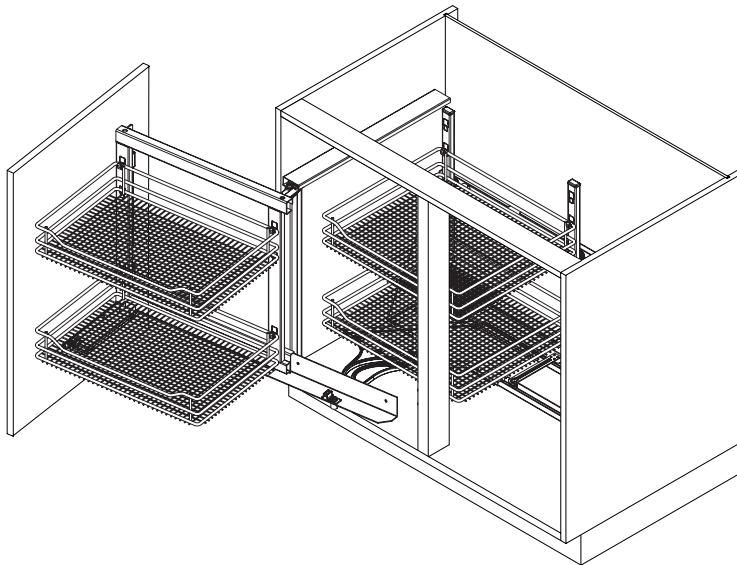

Cabinet dimensions

External width min: 800 - 1200 mm
 Door width min: 400 mm
 Internal height min: 530 mm

Specifications

Fittings: full extension with damping

Load capacity of baskets

Front baskets: 8 kg
 Rear baskets: 9,5 kg

Basket variants

Diag: left side pulled out

pull-out movement

07 / 2019

VS COR® Fold L

| | K800 | K900 | K1000 |
|----------|------------|------------|------------|
| B | min. 800 | min. 900 | min. 1000 |
| T | min. 400 | min. 450 | min. 500 |
| W | ≥ 361 | ≥ 411 | ≥ 461 |