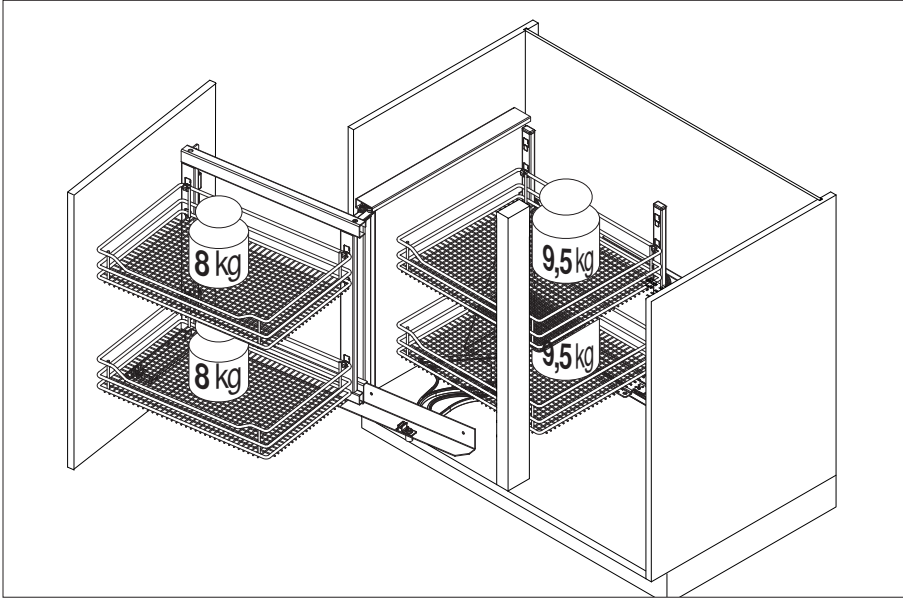

Cabinet dimensions

External width min: 800 - 1200 mm
 Door width min: 400 mm
 Internal height min: 530 mm

Specifications

Fittings: full extension with damping

Load capacity of baskets

Front baskets: 8 kg
 Rear baskets: 9,5 kg

Basket variants

Diag: left side pulled out

pull-out movement

07 / 2019

VS COR® Fold L

| | K800 | K900 | K1000 |
|----------|------------|------------|------------|
| B | min. 800 | min. 900 | min. 1000 |
| T | min. 400 | min. 450 | min. 500 |
| W | ≥ 361 | ≥ 411 | ≥ 461 |