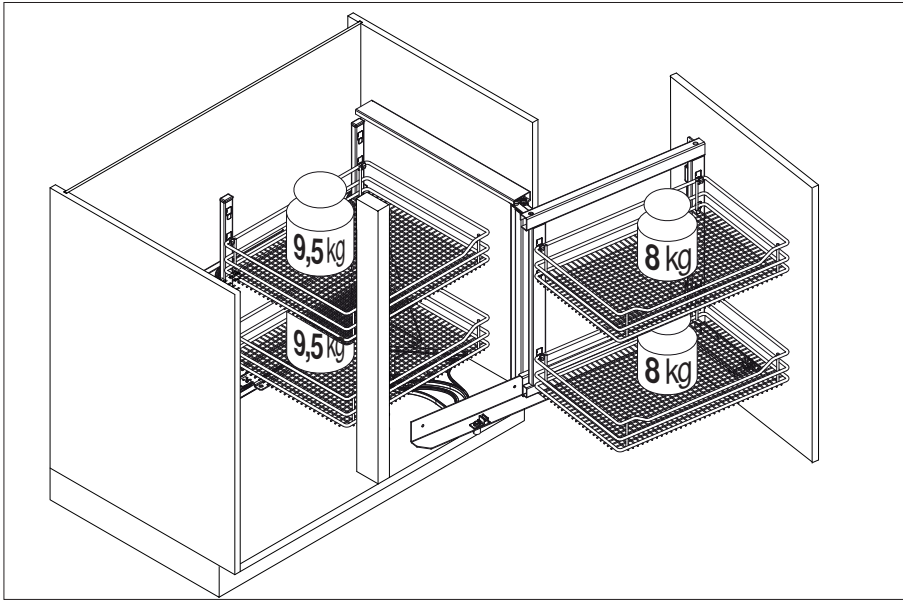

Cabinet dimensions

External width min: 800 - 1200 mm
 Door width min: 400 mm
 Internal height min: 530 mm

Specifications

Fittings: full extension with damping

Load capacity of baskets

Front baskets: 8 kg
 Rear baskets: 9,5 kg

A

B

C

07 / 2019

VS COR® Fold R

| | K800 | K900 | K1000 |
|----------|----------|----------|-----------|
| B | min. 800 | min. 900 | min. 1000 |
| T | min. 400 | min. 450 | min. 500 |
| W | ≥ 361 | ≥ 411 | ≥ 461 |