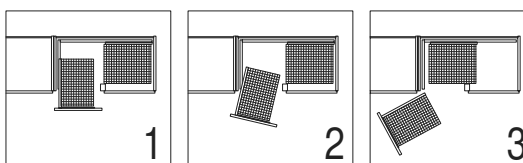

Cabinet dimensions

External width min: 800 - 1200 mm
 Door width min: 400 mm
 Internal height min: 530 mm

Specifications

Fittings: full extension with damping

Load capacity of baskets

Front baskets: 8 kg
 Rear baskets: 9,5 kg

Baskets

Chrome, RAL 9006 silver clear coat, RAL 9010 white

Basket dimensions (Front baskets)

| Cabinet | basket width | | | basket depth | | | basket height | |
|---------|--------------|-----|------|--------------|-----|------|----------------|-------------------------|
| | 800 | 900 | 1000 | 800 | 900 | 1000 | Classic Saphir | Premea Artline, Planero |
| | 450 | 450 | 450 | 230 | 305 | 350 | 75 | 84 |

Basket dimensions (Rear baskets)

| Cabinet | basket width | | | basket depth | | | basket height | |
|---------|--------------|-----|------|--------------|-----|------|----------------|-------------------------|
| | 800 | 900 | 1000 | 800 | 900 | 1000 | Classic Saphir | Premea Artline, Planero |
| | 330 | 430 | 470 | 370 | 370 | 370 | 75 | 84 |

Basket variants

Diag: left side pulled out

pull-out movement

07 / 2019

VS COR® Fold L

| | K800 | K900 | K1000 |
|----------|------------|------------|------------|
| B | min. 800 | min. 900 | min. 1000 |
| T | min. 400 | min. 450 | min. 500 |
| W | ≥ 361 | ≥ 411 | ≥ 461 |