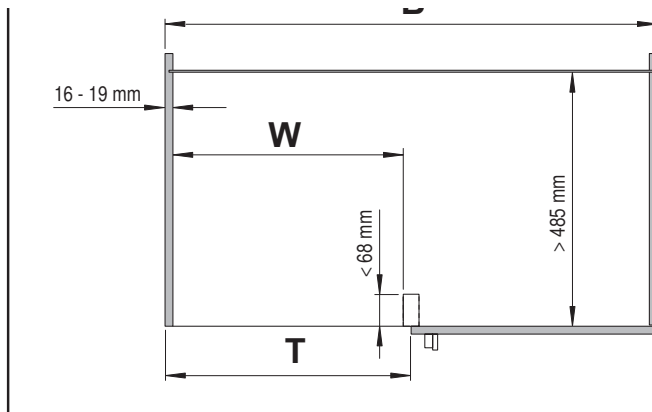

Cabinet dimensions

External width min: 800 - 1200 mm
 Door width min: 400 mm
 Internal height min: 530 mm

Specifications

Fittings: full extension with damping

Load capacity of baskets

Front baskets: 8 kg
 Rear baskets: 9,5 kg

Baskets

Chrome, RAL 9006 silver clear coat, RAL 9010 white

Basket dimensions (Front baskets)

| Cabinet | basket width | | | basket depth | | | basket height | |
|---------|--------------|-----|------|--------------|-----|------|----------------|-------------------------|
| | 800 | 900 | 1000 | 800 | 900 | 1000 | Classic Saphir | Premea Artline, Planero |
| | 450 | 450 | 450 | 230 | 305 | 350 | 75 | 84 |

Basket dimensions (Rear baskets)

| Cabinet | basket width | | | basket depth | | | basket height | |
|---------|--------------|-----|------|--------------|-----|------|----------------|-------------------------|
| | 800 | 900 | 1000 | 800 | 900 | 1000 | Classic Saphir | Premea Artline, Planero |
| | 330 | 430 | 470 | 370 | 370 | 370 | 75 | 84 |

Basket variants

Diag: left side pulled out

pull-out movement

07 / 2019

VS COR® Fold L

| | K800 | K900 | K1000 |
|----------|------------|------------|------------|
| B | min. 800 | min. 900 | min. 1000 |
| T | min. 400 | min. 450 | min. 500 |
| W | ≥ 361 | ≥ 411 | ≥ 461 |